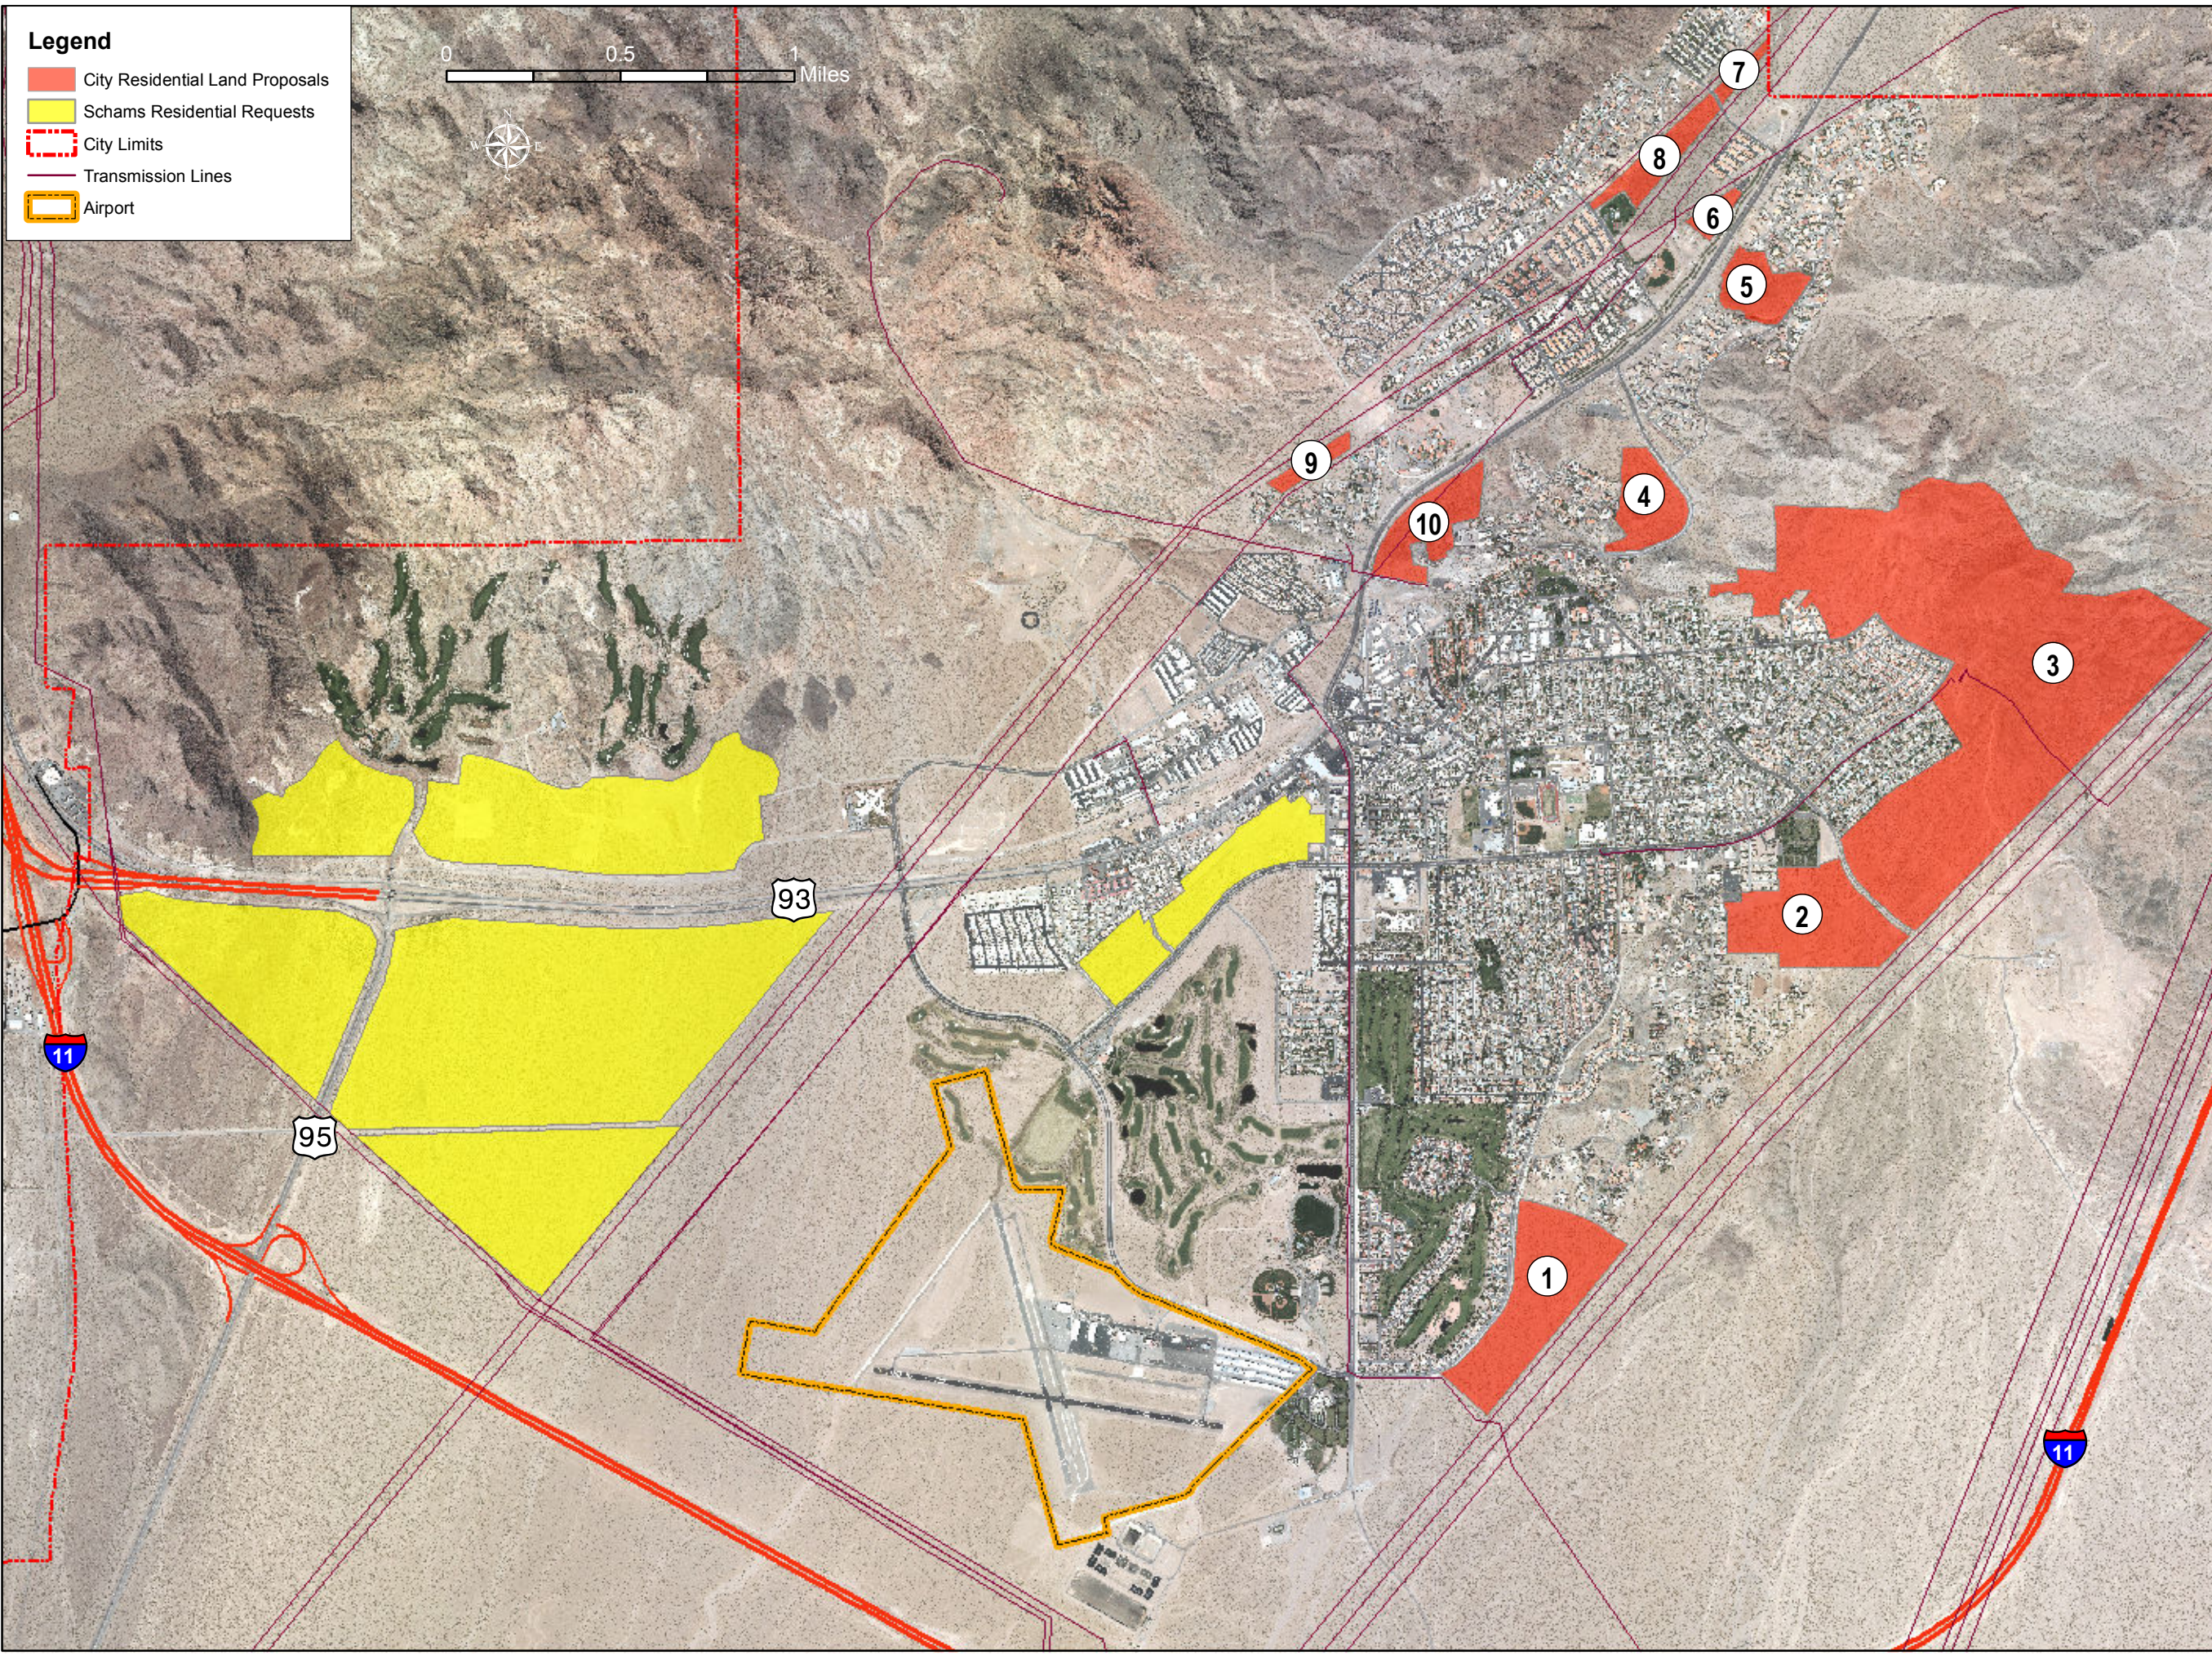

**Legend**

- City Residential Land Proposals
- Schams Residential Requests
- City Limits
- Transmission Lines
- Airport

Map created by:  
 Brok Armantrout, Director  
 Community Development Department  
 City of Boulder City, Nevada  
 October 25, 2016

# 2017 Land Management Plan

## -Residential Land Requests

### Boulder City, Nevada